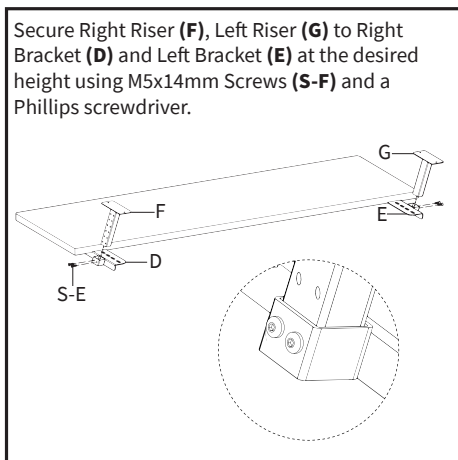

WARNING: CHOKING HAZARD

SMALL PARTS - NOT FOR CHILDREN UNDER 3 YEARS. ADULT SUPERVISION IS REQUIRED.

PACKAGE CONTENTS

TOOLS NEEDED

NOTE: Some hardware may not be used

ASSEMBLY STEPS

STEP 1

Assemble Right Bracket (**D**) and Left Bracket (**E**) to Large Desktop (**B**) using M6x12mm Flat Head Screws (**S-C**) and 4mm Allen Wrench (**T-A**).

STEP 2

Mount Large Desktop (**B**) to your desk frame using M5x16mm Screws (**S-A**) and a Phillips screwdriver.

STEP 3

Assemble Right Bracket (**D**) and Left Bracket (**E**) to the desk frame using M6x16mm Screws (**S-B**), M6 Washers (**S-D**), and M6 Nuts (**S-G**).

STEP 4

Secure Right Riser (**F**), Left Riser (**G**) to Right Bracket (**D**) and Left Bracket (**E**) at the desired height using M5x14mm Screws (**S-F**) and a Phillips screwdriver.

STEP 5

Assemble Crossbar (**C**) to Small Desktop (**A**) using M5x14mm Screws (**S-F**) and a Phillips screwdriver.