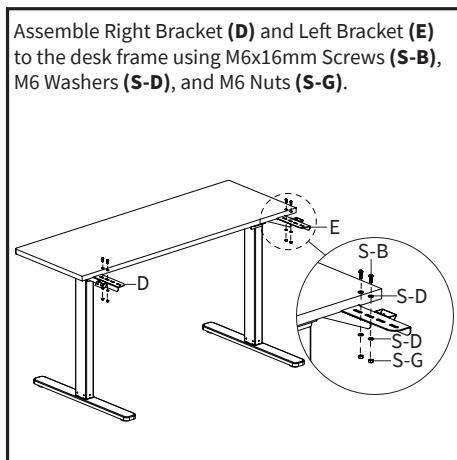

WARNING: CHOKING HAZARD

SMALL PARTS - NOT FOR CHILDREN UNDER 3 YEARS. ADULT SUPERVISION IS REQUIRED.

PACKAGE CONTENTS

TOOLS NEEDED

NOTE: Some hardware may not be used

ASSEMBLY STEPS

STEP 1

Assemble Right Bracket (**D**) and Left Bracket (**E**) to Large Desktop (**B**) using M6x12mm Flat Head Screws (**S-C**) and 4mm Allen Wrench (**T-A**).

STEP 2

Mount Large Desktop (**B**) to your desk frame using M5x16mm Screws (**S-A**) and a Phillips screwdriver.

STEP 3

Assemble Right Bracket (**D**) and Left Bracket (**E**) to the desk frame using M6x16mm Screws (**S-B**), M6 Washers (**S-D**), and M6 Nuts (**S-G**).

STEP 4

Secure Right Riser (**F**), Left Riser (**G**) to Right Bracket (**D**) and Left Bracket (**E**) at the desired height using M5x14mm Screws (**S-F**) and a Phillips screwdriver.

STEP 5

Assemble Crossbar (**C**) to Small Desktop (**A**) using M5x14mm Screws (**S-F**) and a Phillips screwdriver.