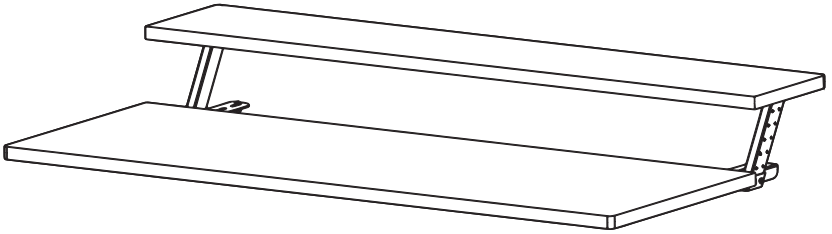

Black 55" x 30" Dual Tier Table Top

Instruction Manual

SKU: DESK-TOP2TB

Scan the QR code with your mobile device or follow the link for helpful videos and specifications related to this product.

<https://vivo-us.com/products/desk-top2tb>

GET IN TOUCH | Monday-Friday from 7:00am-7:00pm CST

help@vivo-us.com

www.vivo-us.com
Chat live with an agent!

309-278-5303

WARNING!

If you do not understand these directions, or if you have any doubts about the safety of the installation, please call a qualified technician. Check carefully to make sure there are no missing or defective parts. Improper installation may cause damage or serious injury. Do not use this product for any purpose that is not explicitly specified in this manual and do not exceed weight capacity. We cannot be liable for damage or injury caused by improper mounting, incorrect assembly, or inappropriate use.