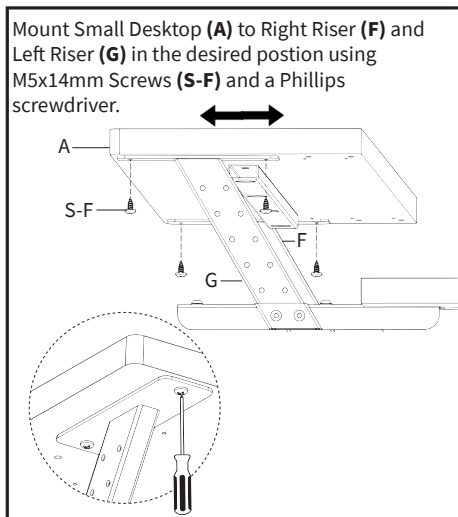

STEP 4

Secure Right Riser (**F**), Left Riser (**G**) to Right Bracket (**D**) and Left Bracket (**E**) at the desired height using M5x14mm Screws (**S-F**) and a Phillips screwdriver.

STEP 5

Assemble Crossbar (**C**) to Small Desktop (**A**) using M5x14mm Screws (**S-F**) and a Phillips screwdriver.

STEP 6

Mount Small Desktop (**A**) to Right Riser (**F**) and Left Riser (**G**) in the desired position using M5x14mm Screws (**S-F**) and a Phillips screwdriver.

Open **Monday - Friday 7:00am - 7:00pm** CST,
our dedicated support team can offer immediate assistance with rapid response times. If any parts are received damaged or defective, please contact us. We are happy to replace parts to ensure you have a fully functioning product.