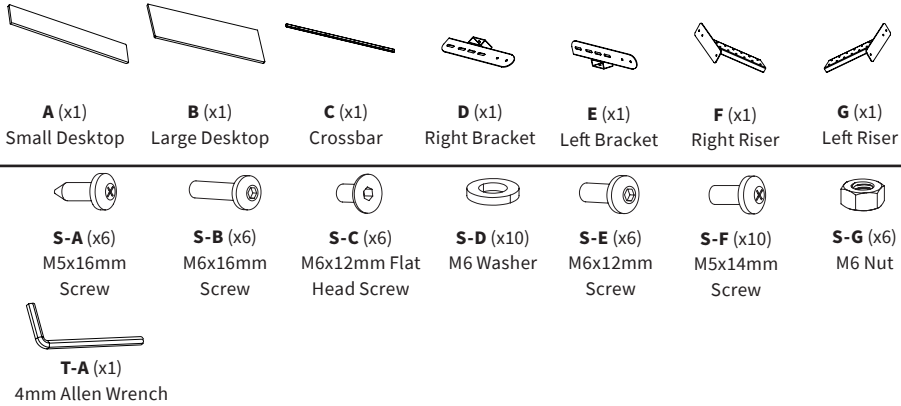

Black 55" x 30" Dual Tier Table Top

Instruction Manual

SKU: DESK-TOP2TB

Scan the QR code with your mobile device or follow the link for helpful videos and specifications related to this product.

<https://vivo-us.com/products/desk-top2tb>

WARNING: CHOKING HAZARD

SMALL PARTS - NOT FOR CHILDREN UNDER 3 YEARS. ADULT SUPERVISION IS REQUIRED.

PACKAGE CONTENTS

TOOLS NEEDED

NOTE: Some hardware may not be used

ASSEMBLY STEPS

STEP 1

Assemble Right Bracket (**D**) and Left Bracket (**E**) to Large Desktop (**B**) using M6x12mm Flat Head Screws (**S-C**) and 4mm Allen Wrench (**T-A**).

STEP 2

Mount Large Desktop (**B**) to your desk frame using M5x16mm Screws (**S-A**) and a Phillips screwdriver.

STEP 3

Assemble Right Bracket (**D**) and Left Bracket (**E**) to the desk frame using M6x16mm Screws (**S-B**), M6 Washers (**S-D**), and M6 Nuts (**S-G**).