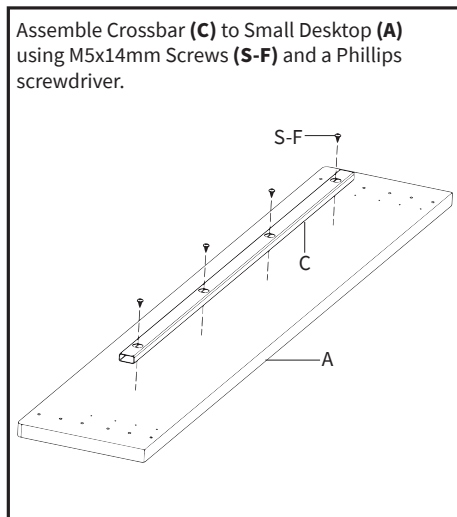

WARNING: CHOKING HAZARD

SMALL PARTS - NOT FOR CHILDREN UNDER 3 YEARS. ADULT SUPERVISION IS REQUIRED.

PACKAGE CONTENTS

TOOLS NEEDED

NOTE: Some hardware may not be used

ASSEMBLY STEPS

STEP 1

Assemble Right Bracket (**D**) and Left Bracket (**E**) to Large Desktop (**B**) using M6x12mm Flat Head Screws (**S-C**) and 4mm Allen Wrench (**T-A**).

STEP 2

Mount Large Desktop (**B**) to your desk frame using M5x16mm Screws (**S-A**) and a Phillips screwdriver.

STEP 3

Assemble Right Bracket (**D**) and Left Bracket (**E**) to the desk frame using M6x16mm Screws (**S-B**), M6 Washers (**S-D**), and M6 Nuts (**S-G**).

STEP 4

Secure Right Riser (**F**), Left Riser (**G**) to Right Bracket (**D**) and Left Bracket (**E**) at the desired height using M5x14mm Screws (**S-F**) and a Phillips screwdriver.

STEP 5

Assemble Crossbar (**C**) to Small Desktop (**A**) using M5x14mm Screws (**S-F**) and a Phillips screwdriver.