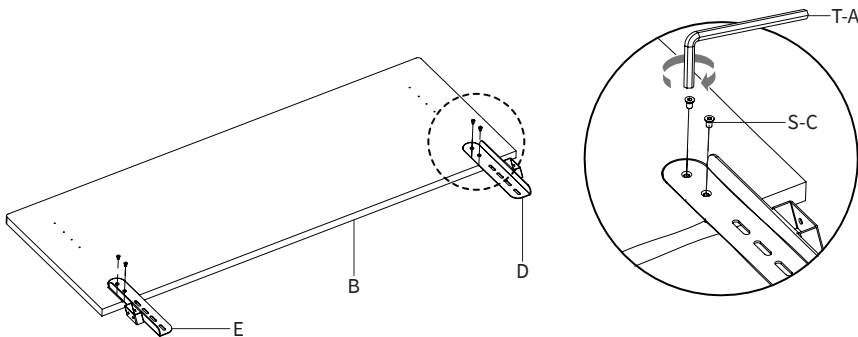

WARNING: CHOKING HAZARD

SMALL PARTS - NOT FOR CHILDREN UNDER 3 YEARS. ADULT SUPERVISION IS REQUIRED.

PACKAGE CONTENTS

TOOLS NEEDED

NOTE: Some hardware may not be used

ASSEMBLY STEPS

STEP 1

Assemble Right Bracket (**D**) and Left Bracket (**E**) to Large Desktop (**B**) using M6x12mm Flat Head Screws (**S-C**) and 4mm Allen Wrench (**T-A**).

STEP 2

Mount Large Desktop (**B**) to your desk frame using M5x16mm Screws (**S-A**) and a Phillips screwdriver.

STEP 3

Assemble Right Bracket (**D**) and Left Bracket (**E**) to the desk frame using M6x16mm Screws (**S-B**), M6 Washers (**S-D**), and M6 Nuts (**S-G**).

STEP 4

Secure Right Riser (**F**), Left Riser (**G**) to Right Bracket (**D**) and Left Bracket (**E**) at the desired height using M5x14mm Screws (**S-F**) and a Phillips screwdriver.

STEP 5

Assemble Crossbar (**C**) to Small Desktop (**A**) using M5x14mm Screws (**S-F**) and a Phillips screwdriver.